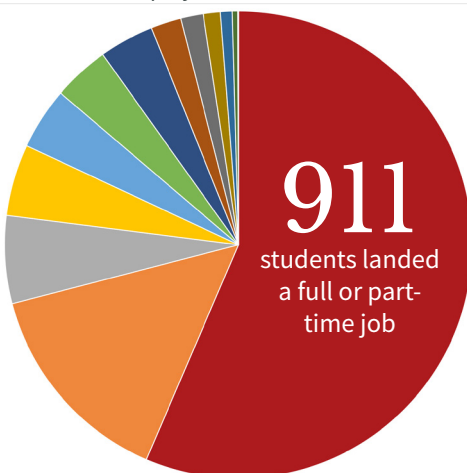

SCHOOLS

Schools admitting the most WashU graduates:

- California Institute of Technology
- Columbia University
- Cornell University
- Emory University
- Georgetown University
- Georgia Institute of Technology
- Harvard University
- Johns Hopkins University
- Loyola University Chicago
- Northwestern University
- Ohio State University
- Rice University
- Rutgers University
- Saint Louis University
- Stanford University
- Texas A&M University
- University of California
- University of Chicago
- University of Michigan
- University of Minnesota
- University of Oregon
- University of Pennsylvania
- University of Virginia
- University of Wisconsin - Madison
- Vanderbilt University
- Washington University in St. Louis
- Weill Medical College of Cornell University
- Yale University

*An additional 4% of students did not respond. Industries, Employers, and Schools listed are representative; not a complete list.