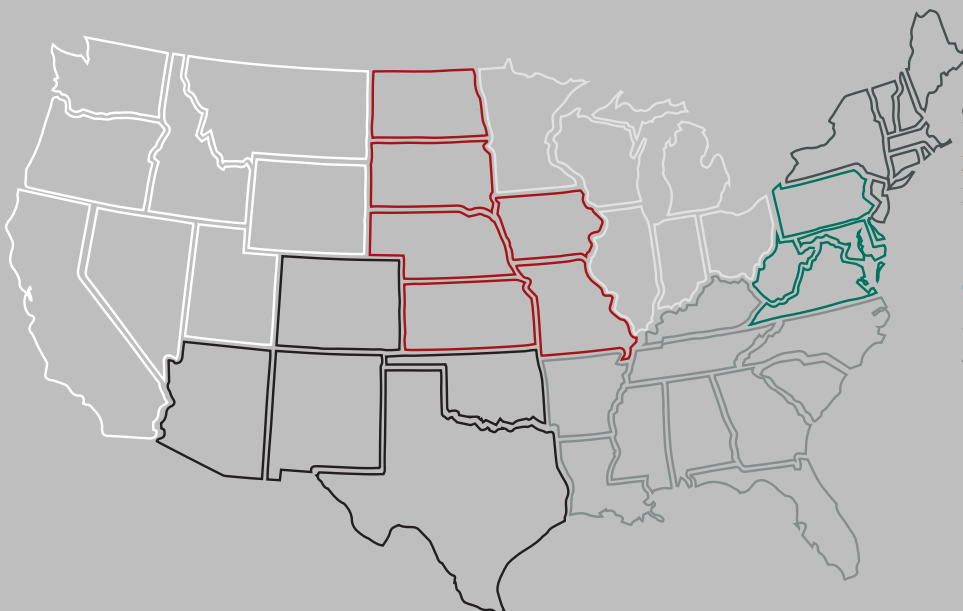

# CAREER ENGAGEMENT

13,740

advising interactions took place in 2016-17

**3 Career Fairs**  
1,950 students attending

**2 SLAMS**  
615 students attending

**284 Info Sessions**  
with employers

**13 Road Shows**  
travel to cities to meet employers

# DESTINATIONS

## 95% National

- 25% Central
- 21% Northeast
- 16% Great Lakes
- 14% West
- 9% Mid-Atlantic
- 5% South
- 5% Southwest

## 5% International

- Australia
- Austria
- Benin
- Burkina Faso
- Canada
- Chile
- China
- Egypt
- France
- Gambia
- Germany
- Greece
- Guatemala
- Hong Kong
- India
- Ireland
- Israel
- Italy
- Japan
- Kenya
- Korea
- Malaysia
- Morocco
- Panama
- Russian Federation
- Sierra Leone
- Singapore
- Taiwan
- Tanzania
- Thailand
- United Kingdom