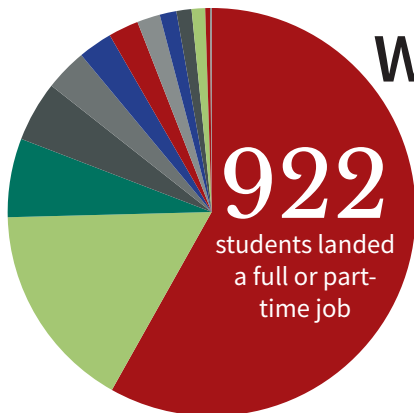

WashU 2016 graduates

CAREER OUTCOMES

70% of 2016 grads are entering the workforce*

INDUSTRIES

Healthcare Services

Academia / Higher Education

Technology

Marketing

Finance / Banking

Consulting

Nonprofit

Government

Primary and Secondary Education

EMPLOYERS

WORLD RESOURCES INSTITUTE

Booz | Allen | Hamilton

26% are pursuing further education*

SCHOOLS

Boston College
Carnegie Mellon University
Case Western Reserve University
Columbia University
Cornell University
Georgetown University
Harvard University
MIT
New York University
Northwestern University
Princeton University
Stanford University
UCLA
U. of California - San Francisco
University of Chicago
University of Michigan
University of Pennsylvania
University of Wisconsin
Vanderbilt University
Washington University in St. Louis
Yale University

*totals include 1% of students not seeking employment and 3% of students who did not respond. Industries, Employers, and Schools listed are representative; not a complete list.

Where did the class of 2016 end up?

- 261 Graduate School
- 99 Medical School
- 76 Internship
- 53 Seeking Employment
- 43 Research
- 38 Seeking Further Education
- 29 Entrepreneur
- 21 Volunteer
- 19 Law School
- 17 Not Seeking Employment
- 6 Military
- 2 Study Abroad